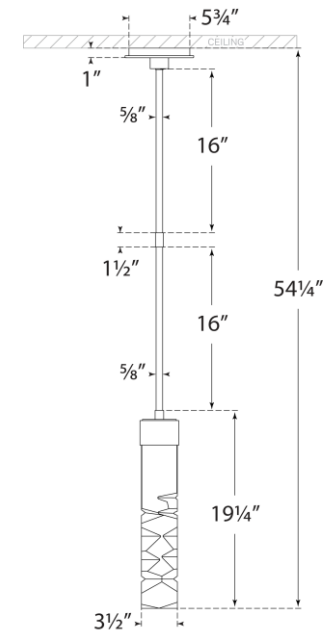

SPEC SHEET

Argentino 19" Faceted Pendant

Item # TOB 5951CG/PN

Designer: Thomas O'Brien

O/A Height: 54.5"

Fixture Height: 19.25"

Min. Custom Height: 26"

Width: 3.5"

Canopy: 5.75" Round

Finishes: CG/HAB, CG/PN

Socket: Dedicated LED

Wattage: 9w (900lm)

Note: UL Only | Custom Height Available

Front View