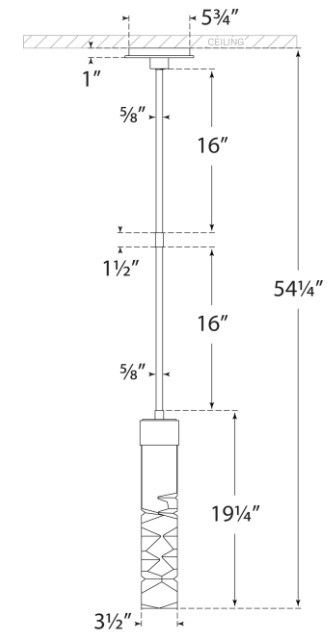

SPEC SHEET

Argentino 19" Faceted Pendant

Item # TOB 5951CG/HAB

Designer: Thomas O'Brien

O/A Height: 54.5"

Fixture Height: 19.25"

Min. Custom Height: 26"

Width: 3.5"

Canopy: 5.75" Round

Finishes: CG/HAB, CG/PN

Socket: Dedicated LED

Wattage: 9w (900lm)

Note: Custom Height Available

Front View