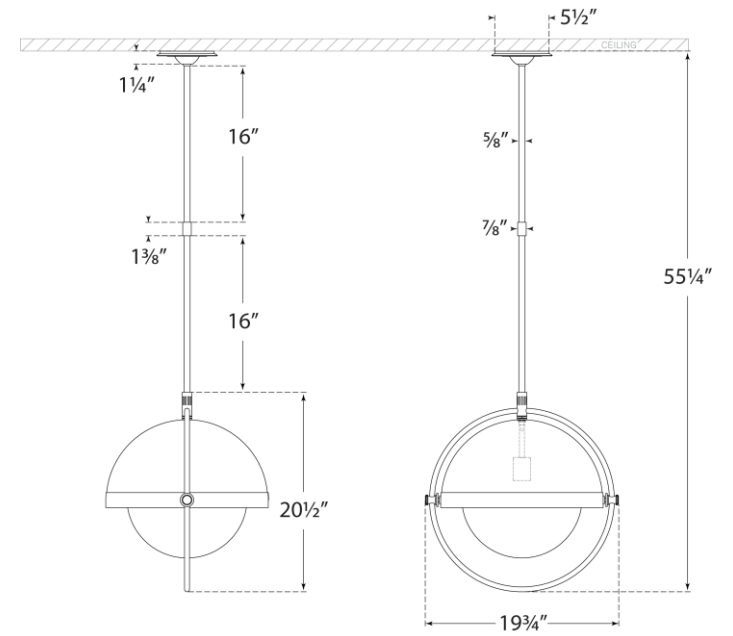

SPEC SHEET

Decca Large Orbital Pendant

Item # TOB 5747AN-WG

Designer: Thomas O'Brien

O/A Height: 55.25"

Fixture Height: 20.5"

Min. Custom Height: 27"

Width: 19.75"

Canopy: 5.5" Round

Finishes: AN, BZ/HAB, HAB, PN

Glass Options: WG

Socket: E26 Keyless

Wattage: 100 A

Note: Custom Height Available

Side View

Front View