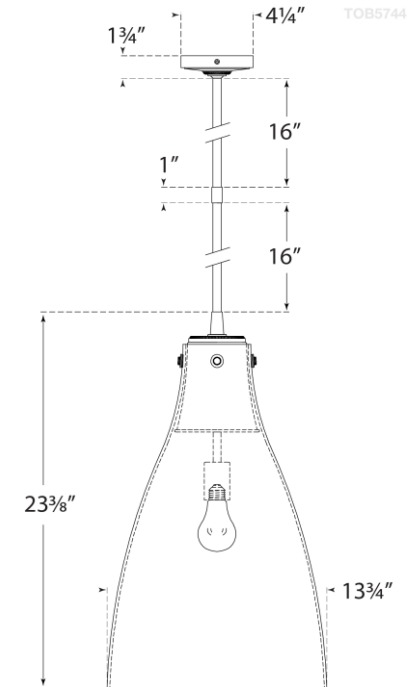

### Altare Large Pendant

Item # TOB 5744AW/HAB-CG

Designer: Thomas O'Brien

O/A Height: 57.75"

Fixture Height: 23.5"

Min. Custom Height: 28"

Width: 13.75"

Canopy: 4.5" Round

Finishes: AW

Glass Options: CG

Socket: E26 Keyless

Wattage: 75 A

circa LIGHTING®