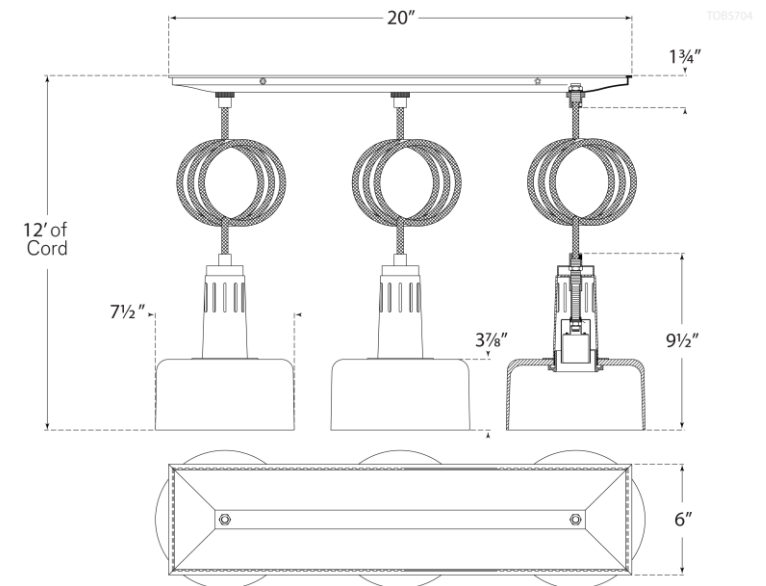

## Iris Triple Linear Pendant

Item # TOB 5704PN-CG

Designer: Thomas O'Brien

Fixture Height: 9.5"

Min. Custom Height: 15"

Width: 27.25"

Canopy: 6" x 25" Rectangle

Finishes: PN

Glass Options: CG

Socket: 3 - E26 Keyless

Wattage: 3 - 60 G

circa LIGHTING®