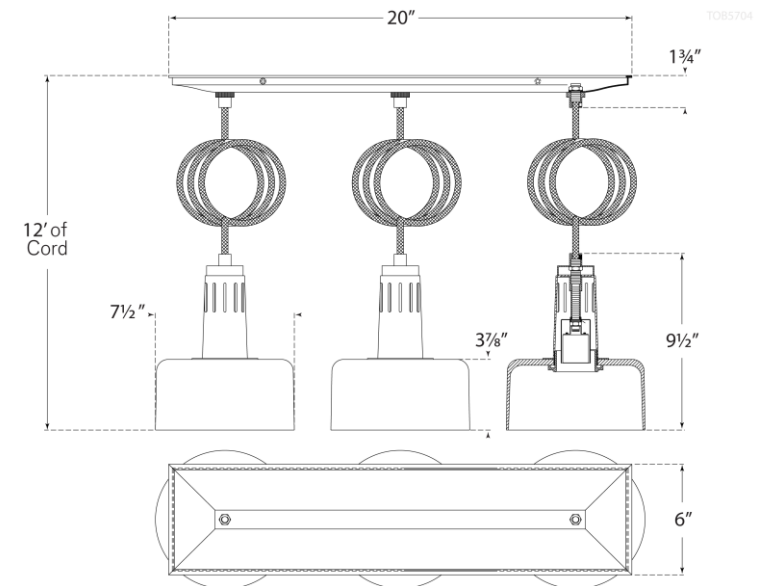

SPEC SHEET

Iris Triple Linear Pendant

Item # TOB 5704BZ/HAB-CG

Designer: Thomas O'Brien

Fixture Height: 9.5"

Min. Custom Height: 15"

Width: 27.25"

Canopy: 6" x 25" Rectangle

Finishes: BZ, HAB, PN

Glass Options: CG

Socket: 3 - E26 Keyless

Wattage: 3 - 60 G

Note: UL Only

circa LIGHTING®