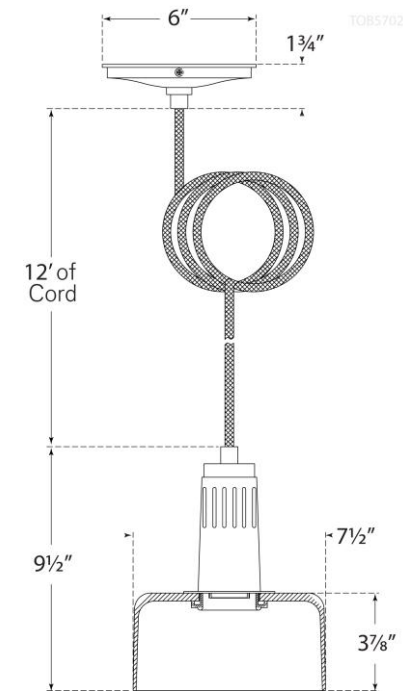

SPEC SHEET

Iris Single Pendant

Item # TOB 5702BZ/HAB-CG

Designer: Thomas O'Brien

Fixture Height: 9.5"

Min. Custom Height: 15"

Width: 7.5"

Canopy: 6" Square

Finishes: BZ, HAB, PN

Glass Options: CG

Socket: E26 Keyless

Wattage: 60 G

circa LIGHTING®