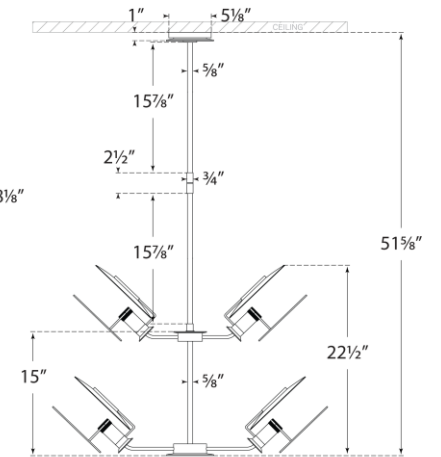

SPEC SHEET

Osiris Medium Reflector Chandelier

Item # TOB 5288BZ/HAB-L

Designer: Thomas O'Brien

O/A Height: 52"

Fixture Height: 32"

Min. Custom Height: 29"

Width: 33.25"

Canopy: 5" Round

Finishes: BZ/HAB, HAB, PN

Shade Treatments: L

Socket: 8 - E26 Keyless

Wattage: 8 - 40 A

Note: Custom Height Available

Top View

Front View