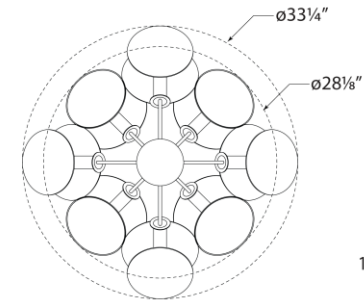

SPEC SHEET

Osiris Medium Reflector Chandelier

Item # TOB 5288BZ/HAB-L

Designer: Thomas O'Brien

O/A Height: 52"

Fixture Height: 32"

Min. Custom Height: 29"

Width: 33.25"

Canopy: 5" Round

Finishes: BZ/HAB, HAB, PN

Shade Treatments: L

Socket: 8 - E26 Keyless

Wattage: 8 - 40 A

Note: Custom Height Available

Top View

Front View