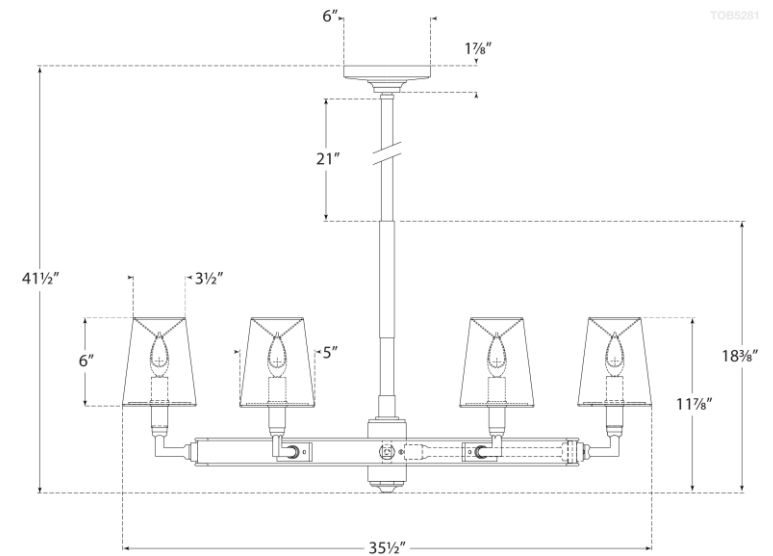

SPEC SHEET

Watson Medium Ring Chandelier

Item # TOB 5281BZ/HAB-L

Designer: Thomas O'Brien

O/A Height: 41.5"

Fixture Height: 18.25"

Min. Custom Height: 30"

Width: 35.5"

Canopy: 6" Round

Finishes: BZ/HAB, HAB, PN

Shade Treatments: L

Shade Details: 3.5" x 5" x 6"

Socket: 6 - E12 Candelabra

Wattage: 6 - 40 B

Note: Custom Height Available

circa LIGHTING®