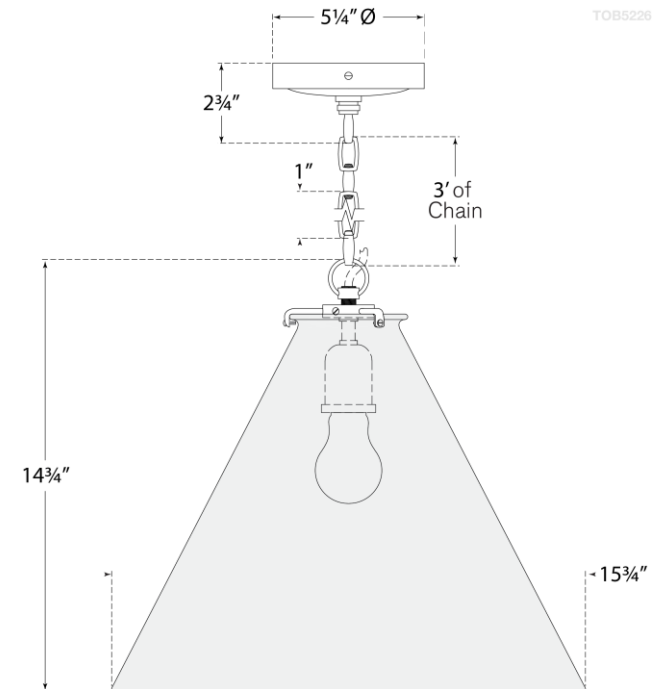

SPEC SHEET

Katie Conical Pendant

Item # TOB 5226BZ/G6-CG

Designer: Thomas O'Brien

Height: 14.75"

Width: 15.75"

Canopy: 5.25" Round

Finishes: BZ, HAB, PN

Glass Options: CG, SG, WG

Socket: E26 Keyless

Wattage: 75 A

Note: UL Only | Item Includes 3 ft. of Chain

TOB5226