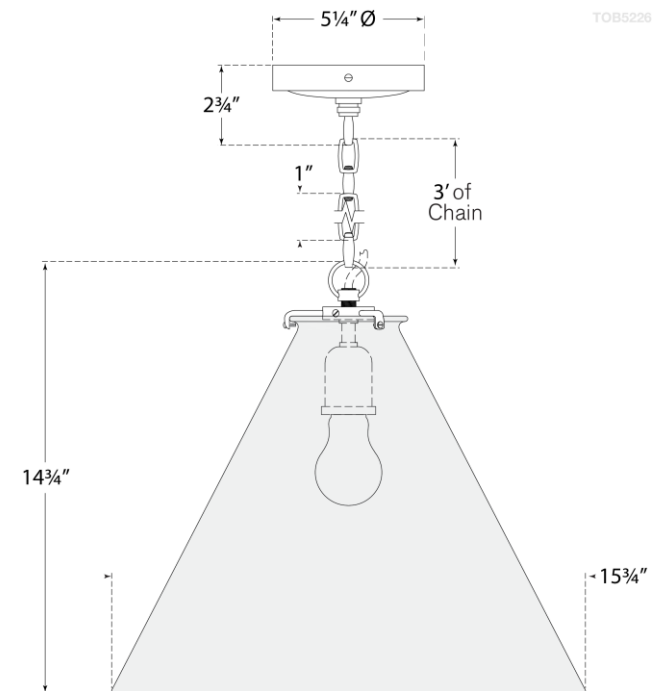

SPEC SHEET

Katie Conical Pendant

Item # TOB 5226BZ/G6-CG

Designer: Thomas O'Brien

Height: 14.75"

Width: 15.75"

Canopy: 5.25" Round

Finishes: BZ, HAB, PN

Glass Options: CG, SG, WG

Socket: E26 Keyless

Wattage: 75 A

Note: UL Only | Item Includes 3 ft. of Chain

circa LIGHTING®