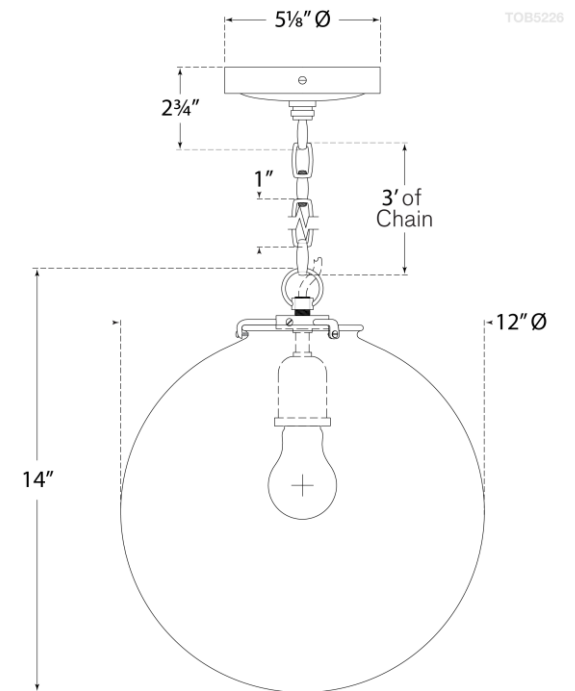

SPEC SHEET

Katie Globe Pendant

Item # TOB 5226BZ/G4-CG

Designer: Thomas O'Brien

Height: 14"

Width: 12"

Canopy: 5.25" Round

Finishes: BZ, HAB, PN

Glass Options: CG, SG, WG

Socket: E26 Keyless

Wattage: 75 A

Note: UL Only | Item Includes 3 ft. of Chain

circa LIGHTING®