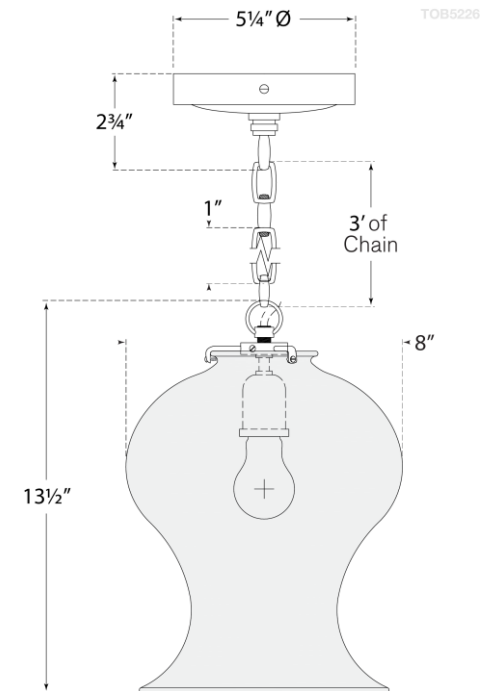

### Katie Bell Jar Pendant

Item # TOB 5226BZ/G1-CG

Designer: Thomas O'Brien

Height: 13.5"

Width: 8"

Canopy: 5.25" Round

Finishes: BZ, HAB, PN

Glass Options: CG, WG

Socket: E26 Keyless

Wattage: 75 A

Note: UL Only | Item Includes 3 ft. of Chain

circa LIGHTING®