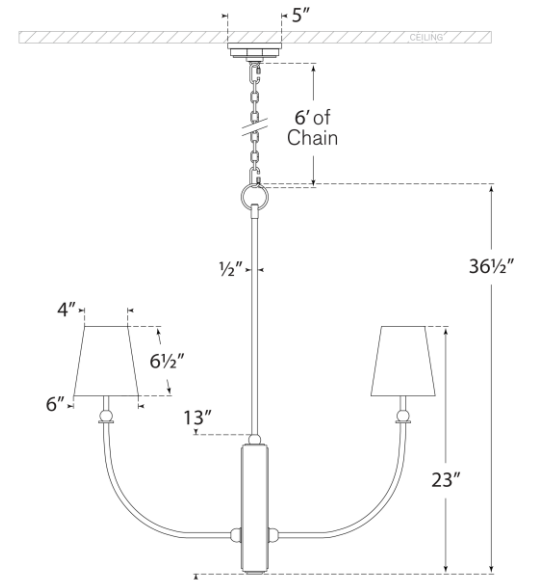

SPEC SHEET

Hulton Large Chandelier

Item # TOB 5190BZ/HAB-L

Designer: Thomas O'Brien

Height: 36.5"

Width: 36"

Canopy: 5" Square

Finishes: BZ/HAB, HAB, PN

Shade Treatments: L

Shade Details: 4" x 6" x 6.5"

Socket: 8 - E12 Candelabra

Wattage: 8 - 40 B

Top View(1:2)

Side View