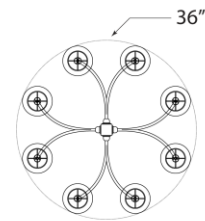

SPEC SHEET

Hulton Large Chandelier

Item # TOB 5190BZ/HAB-L

Designer: Thomas O'Brien

Height: 36.5"

Width: 36"

Canopy: 5" Square

Finishes: BZ/HAB, HAB, PN

Shade Treatments: L

Shade Details: 4" x 6" x 6.5"

Socket: 8 - E12 Candelabra

Wattage: 8 - 40 B

Top View(1:2)

Side View