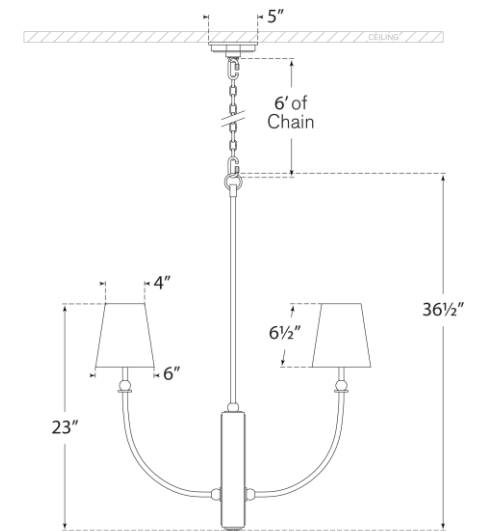

SPEC SHEET

Hulton Medium Chandelier

Item # TOB 5189BZ/HAB-L

Designer: Thomas O'Brien

Height: 36.5"

Width: 28"

Canopy: 5" Square

Finishes: BZ/HAB, HAB, PN

Shade Treatments: L

Shade Details: 4" x 6" x 6.5"

Socket: 4 - E12 Candelabra

Wattage: 4 - 40 B

Note: UL Only

Top View

Side View