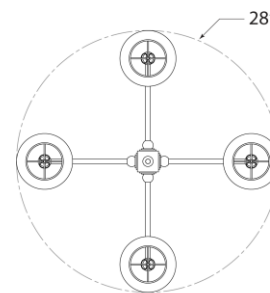

SPEC SHEET

Hulton Medium Chandelier

Item # TOB 5189BZ/HAB-L

Designer: Thomas O'Brien

Height: 36.5"

Width: 28"

Canopy: 5" Square

Finishes: BZ/HAB, HAB, PN

Shade Treatments: L

Shade Details: 4" x 6" x 6.5"

Socket: 4 - E12 Candelabra

Wattage: 4 - 40 B

Note: UL Only

Top View

Side View