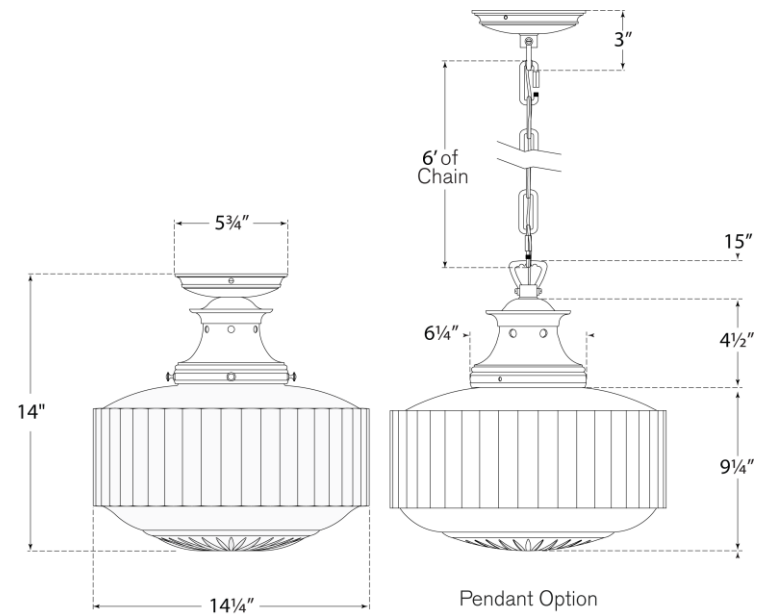

SPEC SHEET

Milton Road Flush Mount

Item # TOB 5150AN-WG

Designer: Thomas O'Brien

Height: 14"

Width: 14.25"

Canopy: 5.75" Round

Finishes: AN, BZ, HAB, PN

Glass Options: WG

Socket: E26 Keyless

Wattage: 75 A

Note: Includes installation hardware for Flush Mount and Pendant options

circa LIGHTING®