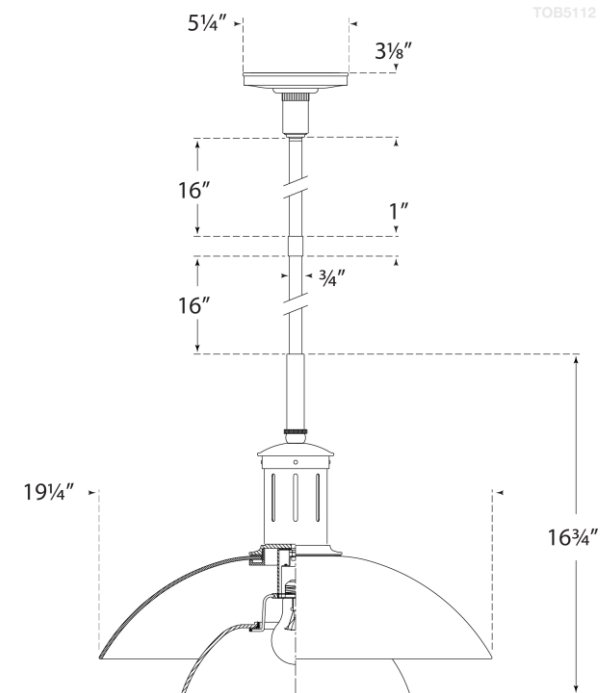

SPEC SHEET

Whitman Medium Pendant

Item # TOB 5112BZ/HAB-BZ

Designer: Thomas O'Brien

O/A Height: 53"

Fixture Height: 16.5"

Min. Custom Height: 24"

Width: 19.25"

Canopy: 5.25" Round

Finishes: BZ, HAB, PN

Shade Treatments: BZ, HAB, PN, WG

Socket: E26 Keyless

Wattage: 75 A

circa LIGHTING®