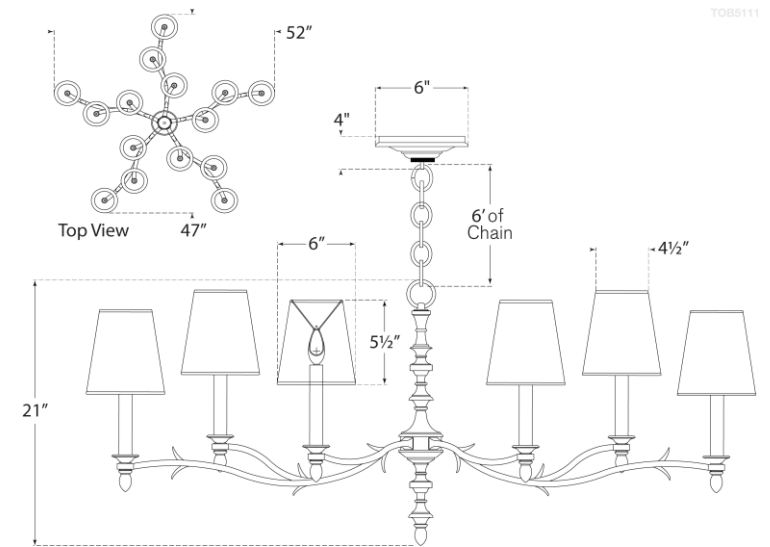

SPEC SHEET

Chandler Large Chandelier

Item # TOB 5111BSL-NP

Designer: Thomas O'Brien

Height: 21"

Width: 47 x 52"

Canopy: 6" Round

Finishes: BSL

Shade Treatments: NP

Shade Details: 4.5" x 6" x 5.5"

Socket: 15 - E12 Candelabra

Wattage: 15 - 60 B

circa LIGHTING®