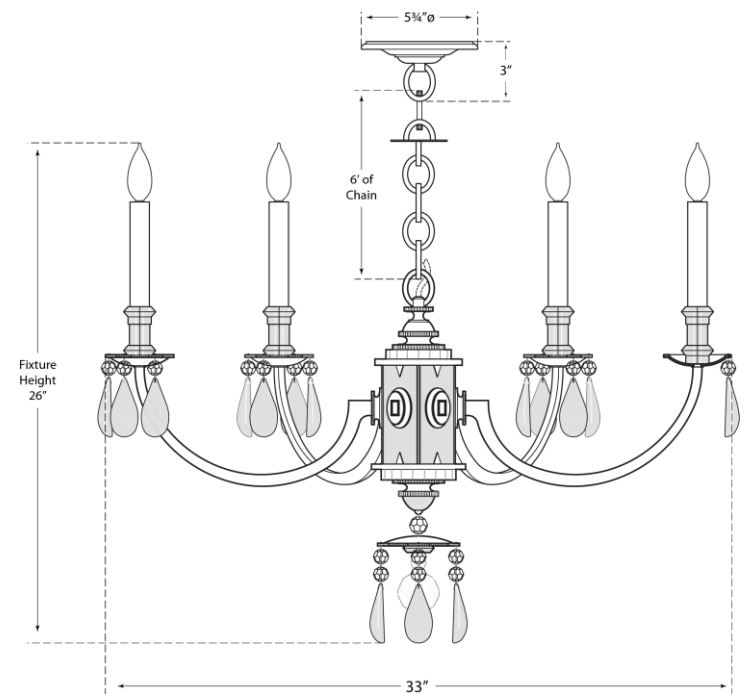

SPEC SHEET

Elizabeth Chandelier

Item # TOB 5036BSL

Designer: Thomas O'Brien

Height: 26"

Width: 33"

Canopy: 6" Round

Finishes: BSL, GI

Trim Options: Q

Socket: 6 - E12 Candelabra

Wattage: 6 - 60 C

circa LIGHTING®