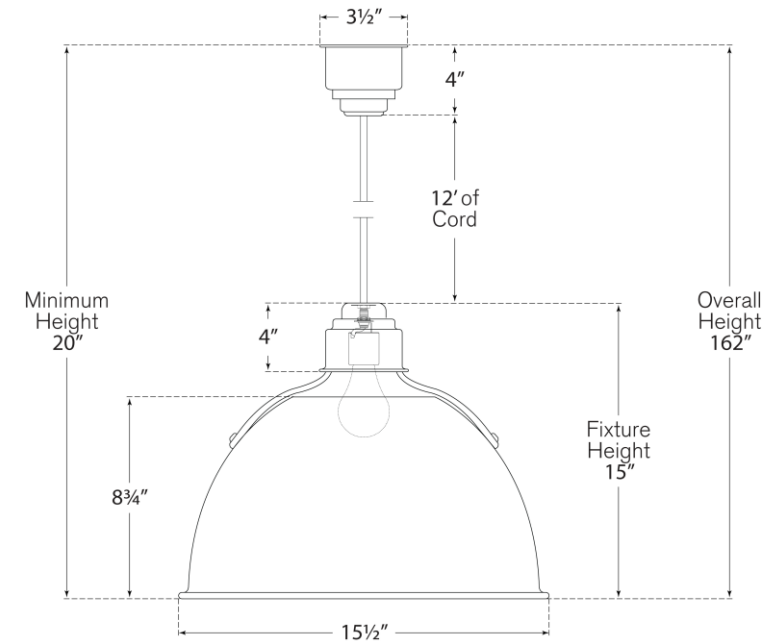

SPEC SHEET

Eugene Medium Pendant

Item # TOB 5013AN

Designer: Thomas O'Brien

O/A Height: 162"

Fixture Height: 15"

Min. Custom Height: 20"

Width: 15.5"

Canopy: 3.5" Round

Finishes: AN, AW, BZ, HAB

Socket: E26 Keyless

Wattage: 150 A

Note: Requires Smaller Outlet Box

circa LIGHTING®