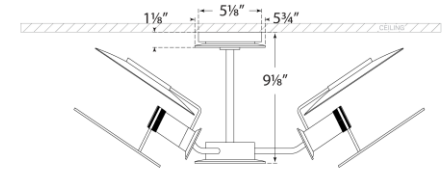

SPEC SHEET

Osiris Medium Reflector Semi-Flush Mount

Item # TOB 4290BZ/HAB-L

Designer: Thomas O'Brien

Height: 9"

Width: 25"

Canopy: 5.75" Round

Finishes: BZ/HAB, HAB, PN

Shade Treatments: L

Socket: 3 - E26 Keyless

Wattage: 3 - 40 A

Note: UL Only

Front View