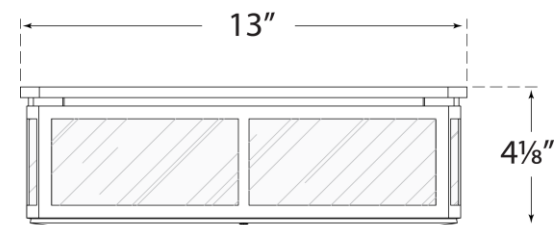

SPEC SHEET

Winston Large Flush Mount

Item # TOB 4073BZ-WG

Designer: Thomas O'Brien

Height: 4.5"

Width: 13"

Finishes: BZ

Glass Options: WG

Socket: 2 - E26 Keyless

Wattage: 2 - 60 B

circa LIGHTING®