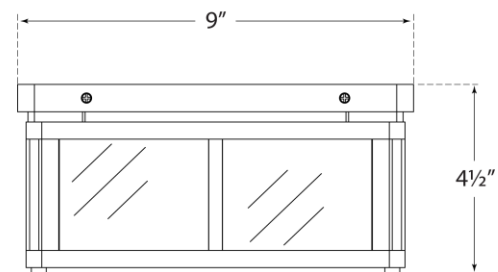

SPEC SHEET

Winston Small Flush Mount

Item # TOB 4072BZ-WG

Designer: Thomas O'Brien

Height: 4.5"

Width: 9"

Finishes: BZ

Glass Options: WG

Socket: E26 Keyless

Wattage: 60 B

circa LIGHTING®