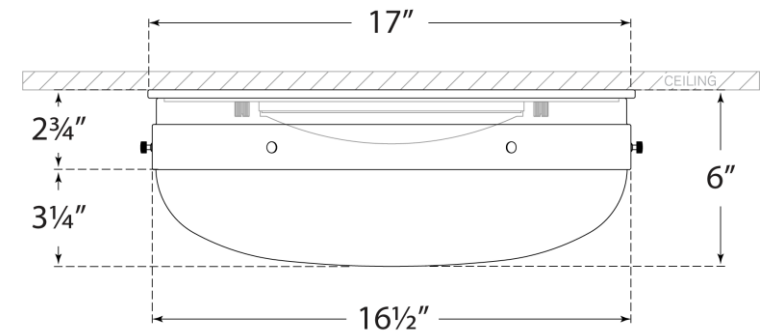

SPEC SHEET

Hicks Medium Flush Mount

Item # TOB 4064PN-WG

Designer: Thomas O'Brien

Height: 6"

Width: 17"

Canopy: 17" Round

Finishes: AN, BZ/HAB, HAB, PN

Glass Options: WG

Socket: Dedicated LED

Wattage: 36w (2800lm)

Note: UL Only

Side View