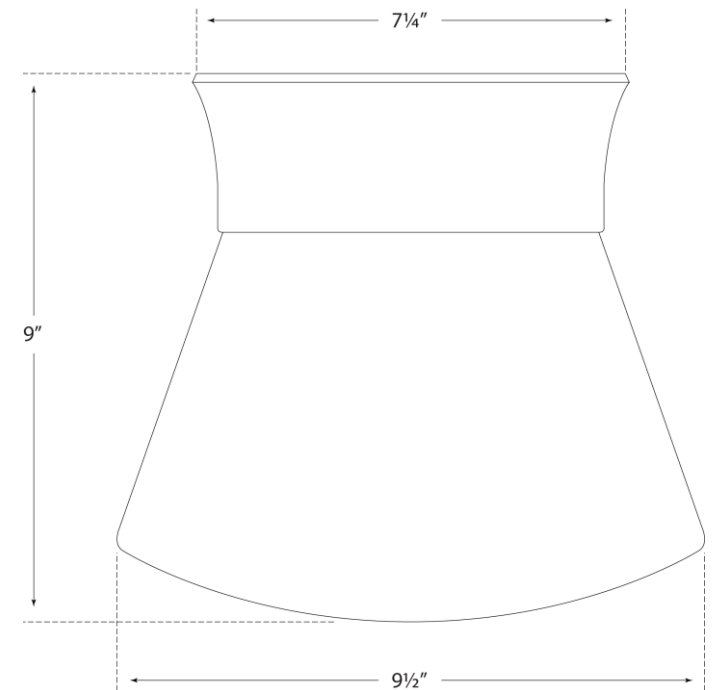

SPEC SHEET

Perry Ceiling Light

Item # TOB 4000AN

Designer: Thomas O'Brien

Height: 9"

Width: 9.5"

Canopy: 7.25" Round

Finishes: AN, BZ, HAB, PN

Glass Options: WG

Socket: E26 Keyless

Wattage: 60 B

circa LIGHTING®