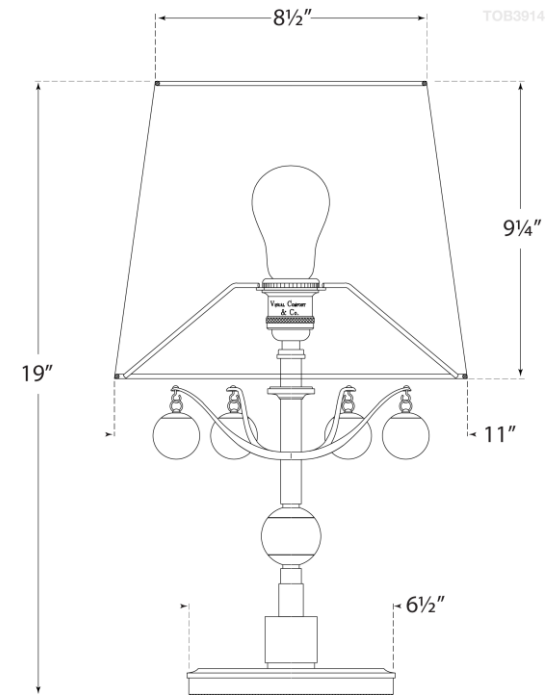

SPEC SHEET

Voltaire Bedside Lamp

Item # TOB 3914PN/CG-L

Designer: Thomas O'Brien

Height: 19"

Width: 11"

Base: 6.5" Round

Finishes: PN

Shade Treatments: L

Shade Details: 8.5" x 11" x 9.25"

Socket: E26 Hi-Lo

Wattage: 75 A

circa LIGHTING®