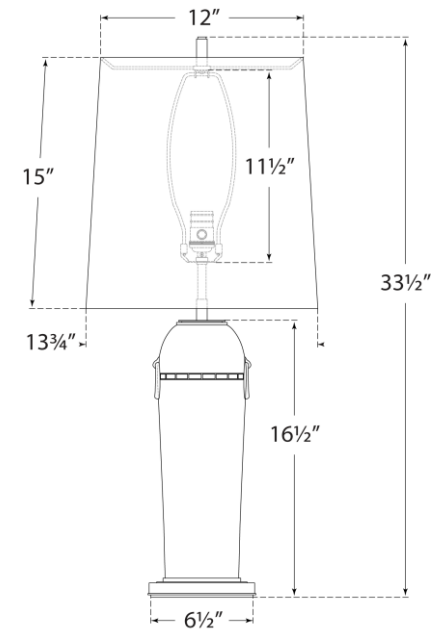

SPEC SHEET

Tiang Large Table Lamp

Item # TOB 3688IVO-L

Designer: Thomas O'Brien

Height: 33.5"

Width: 13.75"

Base: 6" Round

Finishes: BLK, IVO

Shade Treatments: L

Shade Details: 12" x 13.75" x 15"

Socket: E26 Dimmer

Wattage: 100 A

Note: UL Only | Reactive Ceramic Glazes Will Vary in Color and Texture

Front View