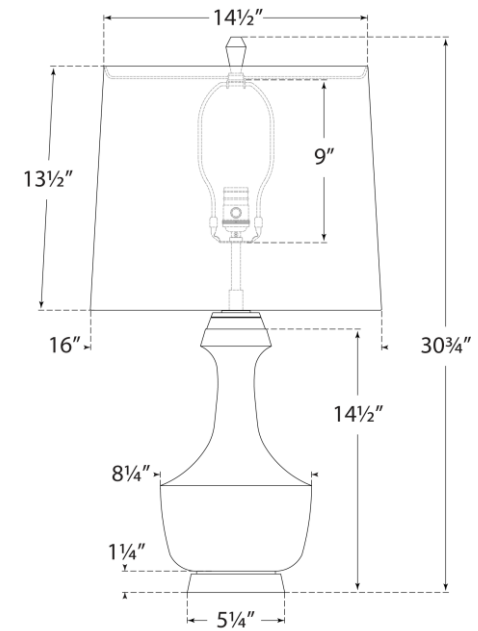

### Mauro Large Table Lamp

Item # TOB 3686CBZ-L

Designer: Thomas O'Brien

Height: 30.75"

Width: 16"

Base: 5.25" Round

Finishes: CBZ, IVO, OSB

Shade Treatments: L

Shade Details: 14.5" x 16" x 13.5"

Socket: E26 Dimmer

Wattage: 100 A

Note: UL Only | Reactive Ceramic Glazes Will Vary in Color and Texture

Front View