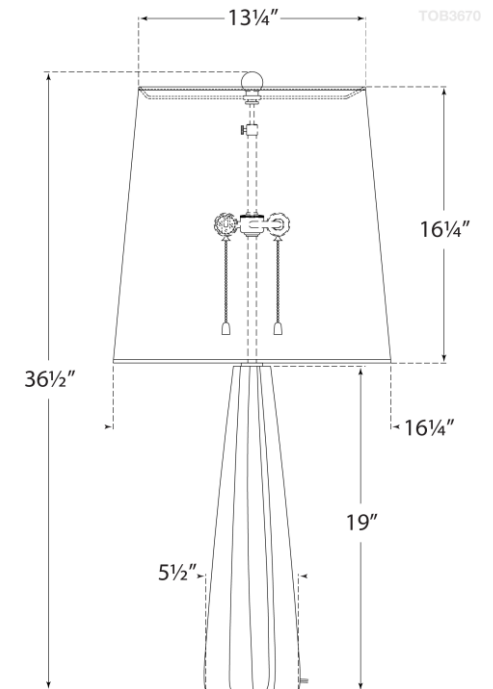

SPEC SHEET

Minerva Large Table Lamp

Item # TOB 3670GNT-PL

Designer: Thomas O'Brien

Height: 36.5"

Width: 16.25"

Base: 5.5" Round

Finishes: GNT

Shade Treatments: PL

Shade Details: 13.25" x 16.25" x 16.25"

Socket: 2 - E26 Pull Chain

Wattage: 2 - 40 A

circa LIGHTING®