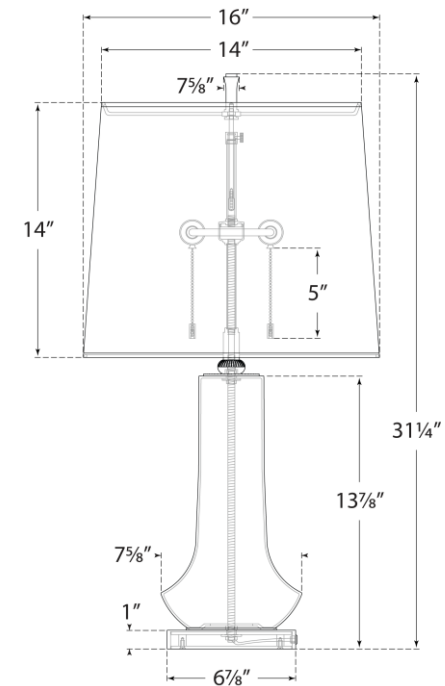

SPEC SHEET

Luisa Large Table Lamp

Item # TOB 3657DM-L

Designer: Thomas O'Brien

Height: 31.25"

Width: 16"

Base: 6.75" Round

Finishes: DM, EMG, PBC, WTC

Shade Treatments: L

Shade Details: 14" x 16" x 13"

Socket: 2 - E26 Pull Chain

Wattage: 2 - 60 A

Note: Reactive Ceramic Glazes Will Vary in Color and Texture

circa LIGHTING®