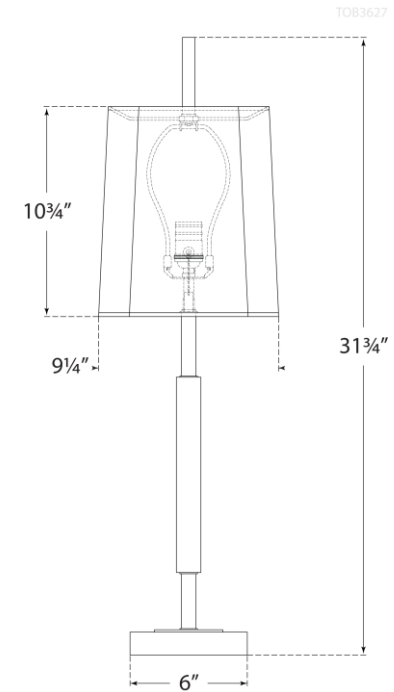

### Lexington Medium Table Lamp

Item # TOB 3627BZ/ALB-L

Designer: Thomas O'Brien

Height: 31.75"

Width: 9.25"

Base: 6" Square

Finishes: BZ, BZ/CG, HAB/CG, PN/CG

Shade Treatments: L

Shade Details: 8.25" x 9.25" x 10.75" Square

Socket: E26 Pull Chain

Wattage: 60 A

circa LIGHTING®