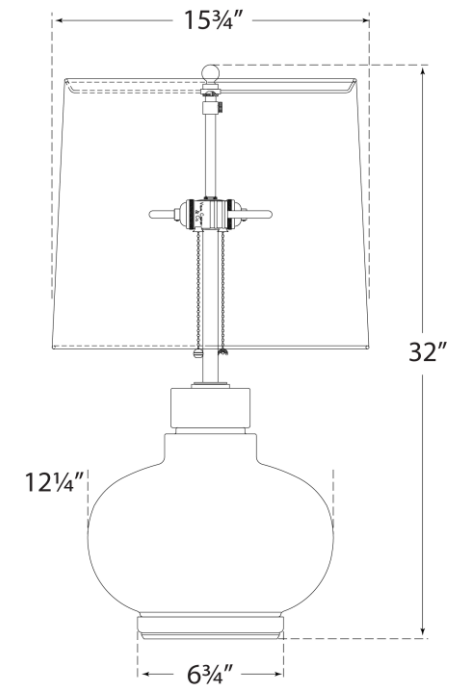

SPEC SHEET

Chantal Table Lamp

Item # TOB 3602TS-PL

Designer: Thomas O'Brien

Height: 32"

Width: 15.75"

Base: 6.75" Round

Finishes: TS

Shade Treatments: PL

Shade Details: 14.5" x 15.75" x 13.5"

Socket: 2 - E26 Pull Chain

Wattage: 2 - 40 A

circa LIGHTING®