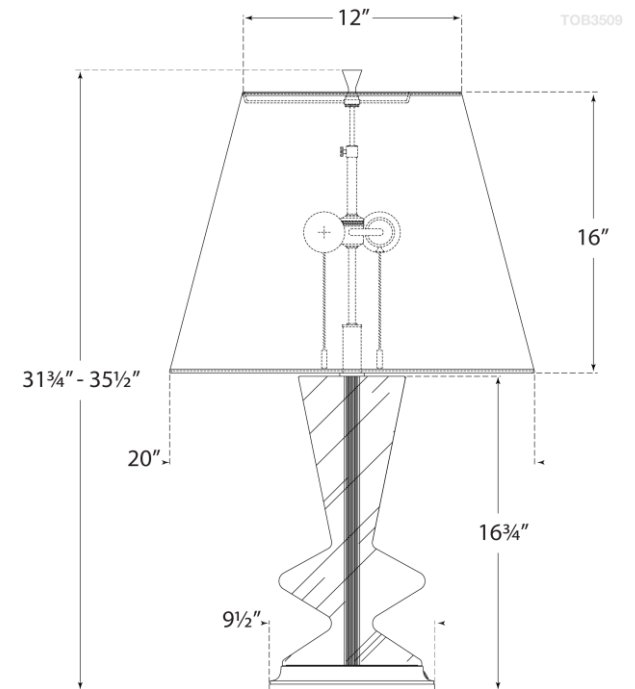

SPEC SHEET

Arpel Table Lamp

Item # TOB 3509PN/CG-PL

Designer: Thomas O'Brien

Height: 31.75" - 34.5"

Width: 20"

Base: 9.5" Round

Finishes: PN/CG

Shade Treatments: PL

Shade Details: 12" x 20" x 16"

Socket: 2 - E26 Pull Chain

Wattage: 2 - 60 A

circa LIGHTING®