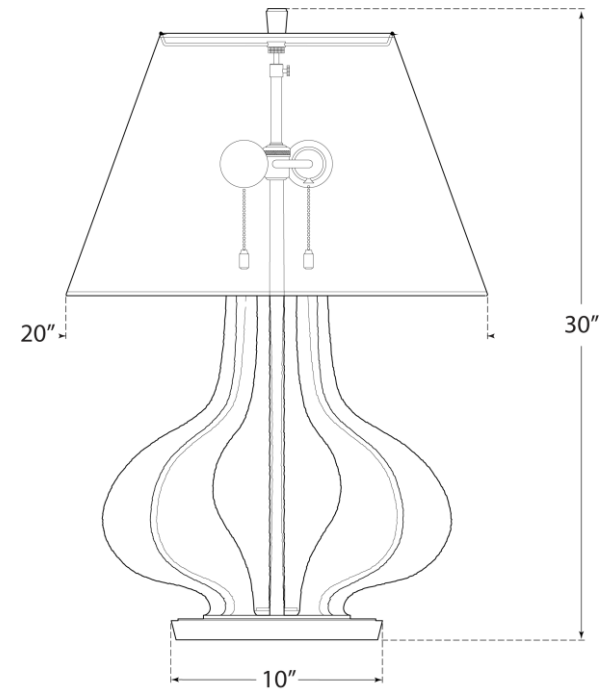

SPEC SHEET

Mateo Large Table Lamp

Item # TOB 3420AI/HAB-PL

Designer: Thomas O'Brien

Height: 30"

Width: 20"

Base: 10" Round

Finishes: AI/HAB

Shade Treatments: NP

Shade Details: 11" x 20" x 13.25"

Socket: 2 - E26 Pull Chain

Wattage: 2 - 60 A

circa LIGHTING®