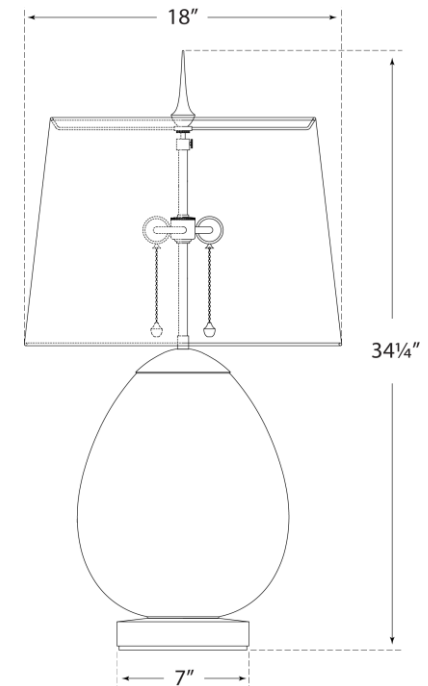

SPEC SHEET

Ciro Large Table Lamp

Item # TOB 3387MBB-NP

Designer: Thomas O'Brien

Height: 34.25"

Width: 18"

Base: 7" Square

Finishes: MBB

Shade Treatments: NP

Shade Details: 15" x 18" x 13" Square

Socket: 2 - E26 Pull Chain

Wattage: 2 - 60 A

circa LIGHTING®