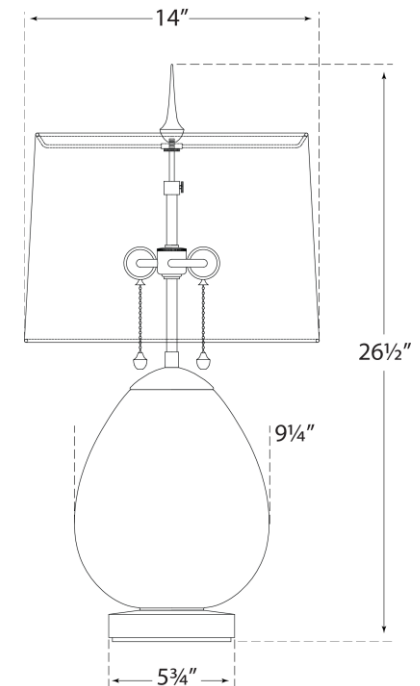

SPEC SHEET

Ciro Small Table Lamp

Item # TOB 3386MBB-NP

Designer: Thomas O'Brien

Height: 26.5"

Width: 14"

Base: 5.75" Square

Finishes: MBB

Shade Treatments: NP

Shade Details: 13" x 14" x 10"

Socket: 2 - E26 Pull Chain

Wattage: 2 - 60 A

circa LIGHTING®