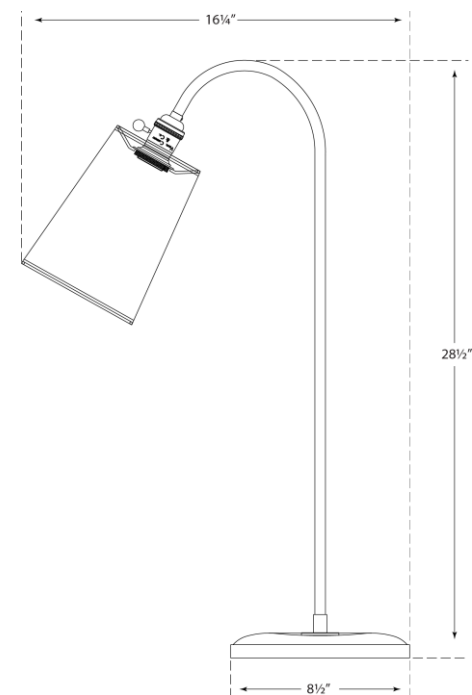

SPEC SHEET

Mia Table Lamp

Item # TOB 3222AI-NP

Designer: Thomas O'Brien

Height: 28.5"

Width: 16.25"

Base: 8.5" Round

Finishes: AI, GI, PN

Shade Treatments: NP

Shade Details: 4.5" x 6" x 8"

Socket: E26 Hi-Lo

Wattage: 60 A

circa LIGHTING®