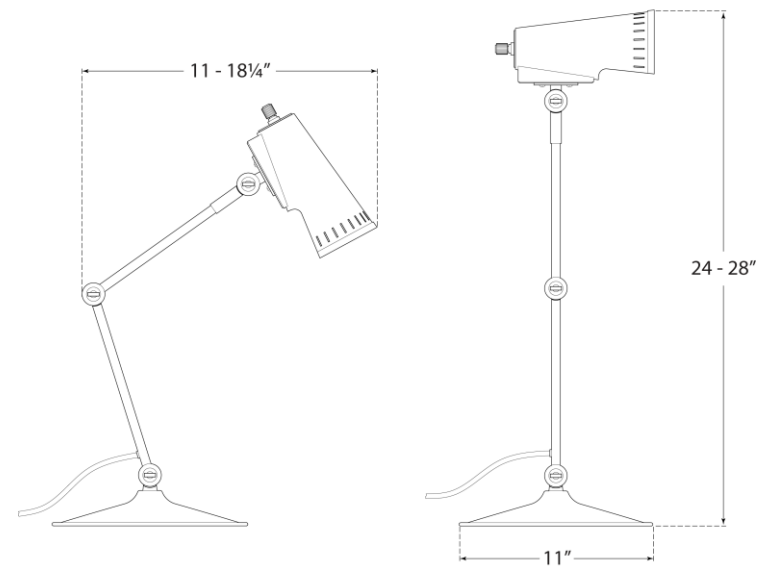

SPEC SHEET

Antonio Articulating Task Lamp

Item # TOB 3212HAB-AW

Designer: Thomas O'Brien

Height: 24" - 28"

Width: 11"

Extension: 11 - 18.25"

Base: 11" Round

Finishes: HAB, PN

Shade Treatments: AW, BLK

Shade Details: 2.25" x 4.5" x 8"

Socket: E26 On-Off

Wattage: 60 A

Note: UL Only

TOB3212

circa LIGHTING®