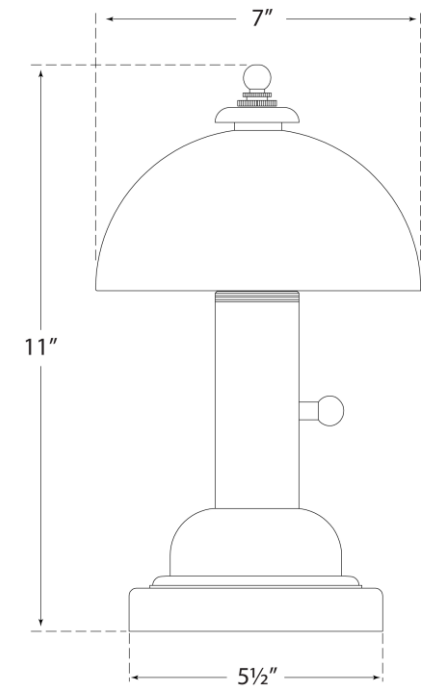

SPEC SHEET

Totie Task Lamp

Item # TOB 3142BZ

Designer: Thomas O'Brien

Height: 11"

Width: 7"

Base: 5.5" Round

Finishes: BZ, HAB, PN

Socket: E26 Dimmer

Wattage: 40 A

Note: UL Only

circa LIGHTING®