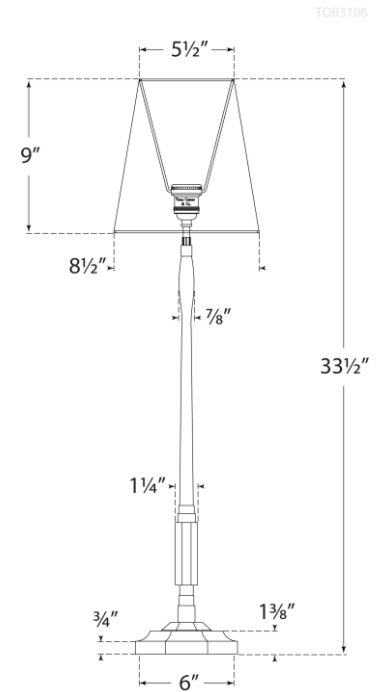

SPEC SHEET

Duffy Medium Buffet Lamp

Item # TOB 3106BZ/HAB-L

Designer: Thomas O'Brien

Height: 33.5"

Width: 8.5"

Base: 6" Octagon

Finishes: BZ/HAB, HAB

Shade Treatments: L

Shade Details: 5.5" x 8.5" x 9"

Socket: E26 Keyless w/ Line Switch

Wattage: 60 A

circa LIGHTING®