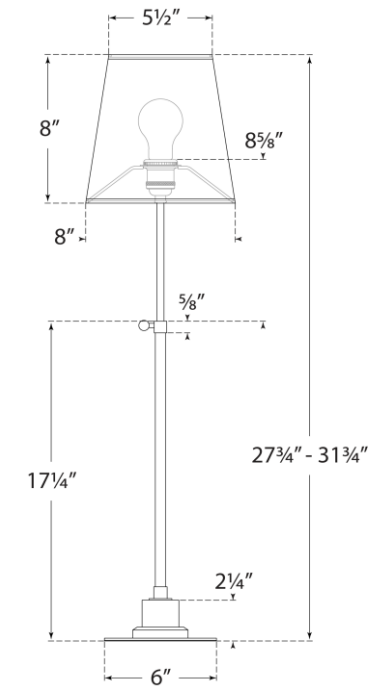

SPEC SHEET

Eton Medium Adjustable Table Lamp

Item # TOB 3102PN/BM-PL

Designer: Thomas O'Brien

Height: 27.75" - 31.75"

Width: 8"

Base: 6" Square

Finishes: PN

Shade Treatments: PL

Socket: E26 Keyless w/ Line Switch

Wattage: 60 A

circa LIGHTING®