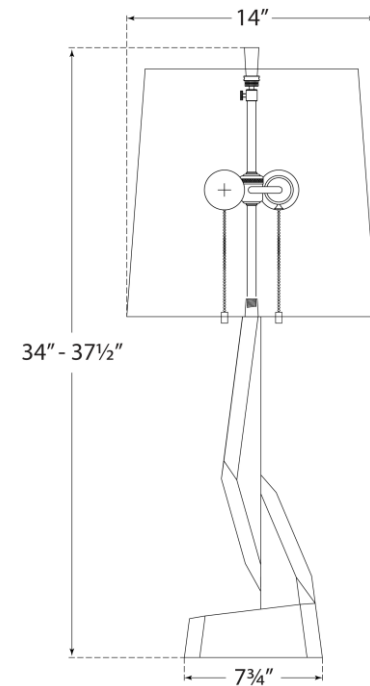

SPEC SHEET

Tina Table Lamp

Item # TOB 3095ALB-NP

Designer: Thomas O'Brien

Height: 34" - 37.5"

Width: 13"

Base: 8" Triangle

Finishes: ALB

Shade Treatments: NP

Shade Details: 12" x 13" x 14"

Socket: 2 - E26 Pull Chain

Wattage: 2 - 60 A

Note: UL Only | French Wired

circa LIGHTING®