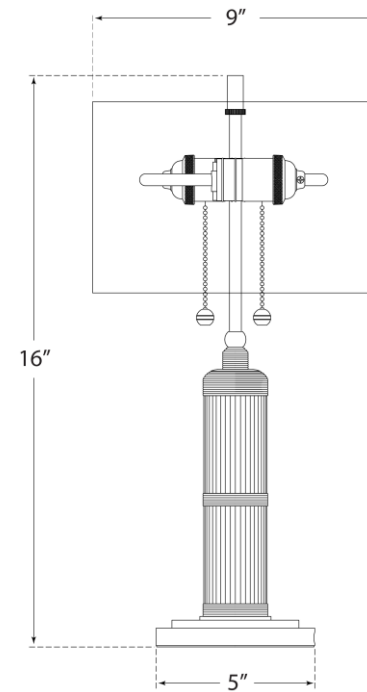

### Longacre Small Table Lamp

Item # TOB 3000BZ-NP

Designer: Thomas O'Brien

Height: 16"

Width: 9"

Base: 5" Round

Finishes: BZ, HAB, PN

Shade Treatments: NP

Shade Details: 9" x 9" x 6"

Socket: 2 - E26 Pull Chain

Wattage: 2 - 25 B

TOB3000

circa LIGHTING®