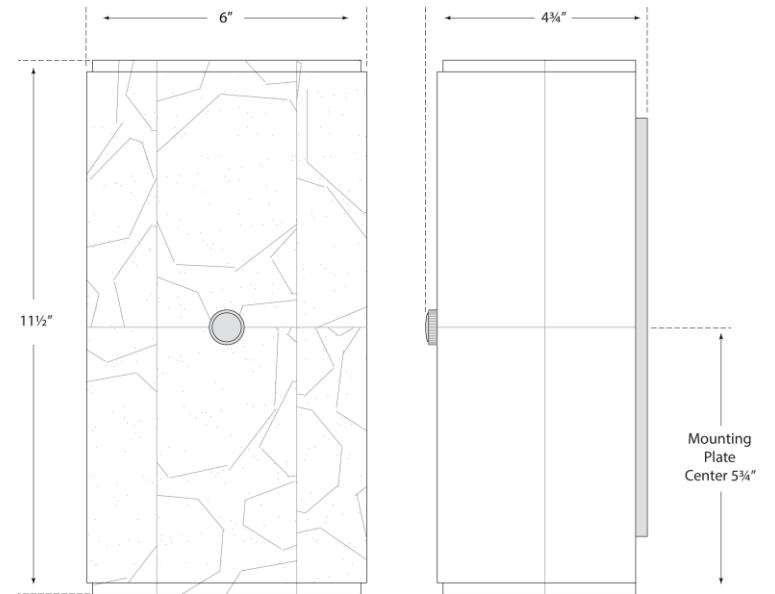

SPEC SHEET

Roberto Tall Wall Light

Item # TOB 2711ALB

Designer: Thomas O'Brien

Height: 11.5"

Width: 6"

Extension: 4.75"

Backplate: 4" x 9" Rectangle

Finishes: ALB

Socket: 2 - E26 Keyless

Wattage: 2 - 40 B

circa LIGHTING®