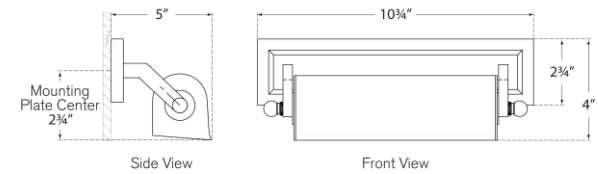

SPEC SHEET

Library 10" Picture Light

Item # TOB 2604BZ

Designer: Thomas O'Brien

Height: 4"

Width: 10.75"

Extension: 5"

Backplate: 2.75" x 10.75" Rectangle

Finishes: BZ, HAB, PN

Socket: E26 Keyless

Wattage: 40 T

Note: Requires Smaller Outlet Box

circa LIGHTING®