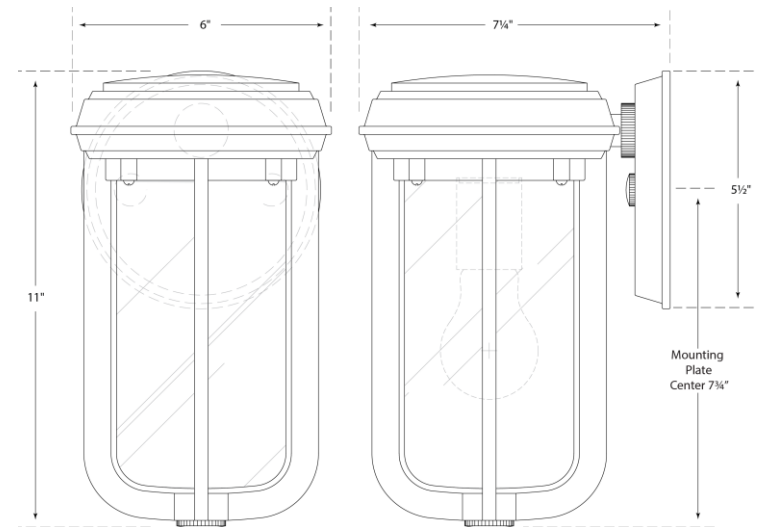

SPEC SHEET

Milton Small Sconce

Item # TOB 2210HAB-WG

Designer: Thomas O'Brien

Height: 11"

Width: 6"

Extension: 7.25"

Backplate: 5.5" Round

Finishes: BZ, HAB, PN

Glass Options: WG

Socket: E26 Keyless

Wattage: 60 A

circa LIGHTING®