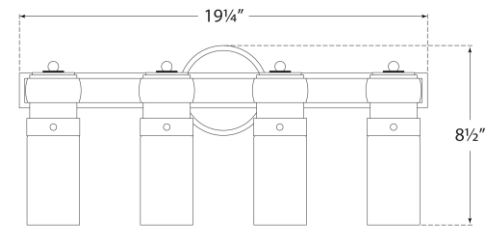

SPEC SHEET

Graydon Medium Over The Mirror Bath Light

Item # TOB 2188BZ-WG

Designer: Thomas O'Brien

Height: 8.5"

Width: 19.25"

Extension: 6"

Backplate: 4.25" Round

Finishes: BZ, HAB, PN

Glass Options: WG

Socket: 4 - E12 Candelabra

Wattage: 4 - 40 B

Mounting
Plate
Center
2 1/4"

Side View

Front View

Top View