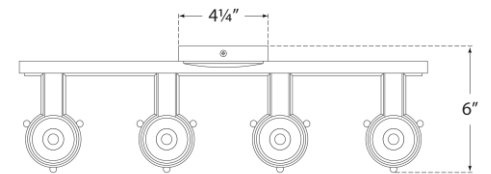

SPEC SHEET

Graydon Medium Over The Mirror Bath Light

Item # TOB 2188BZ-WG

Designer: Thomas O'Brien

Height: 8.5"

Width: 19.25"

Extension: 6"

Backplate: 4.25" Round

Finishes: BZ, HAB, PN

Glass Options: WG

Socket: 4 - E12 Candelabra

Wattage: 4 - 40 B

Mounting
Plate
Center
2 1/4"

Side View

Front View

Top View