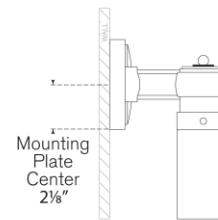

SPEC SHEET

Graydon Medium Over The Mirror Bath Light

Item # TOB 2188BZ-WG

Designer: Thomas O'Brien

Height: 8.5"

Width: 19.25"

Extension: 6"

Backplate: 4.25" Round

Finishes: BZ, HAB, PN

Glass Options: WG

Socket: 4 - E12 Candelabra

Wattage: 4 - 40 B

Mounting
Plate
Center
2 1/4"

Side View

Front View

Top View