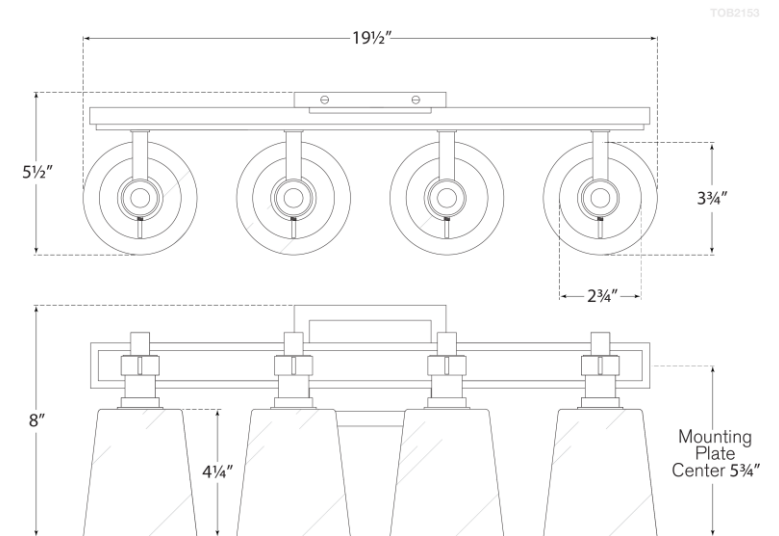

## Bryant Four-Light Bath Sconce

Item # TOB 2153AN-WG

Designer: Thomas O'Brien

Height: 8"

Width: 19.5"

Extension: 5.5"

Backplate: 4" x 5" Rectangle

Finishes: AN, BZ, HAB, PN

Glass Options: WG

Socket: 4 - E12 Candelabra

Wattage: 4 - 60 B

circa LIGHTING®