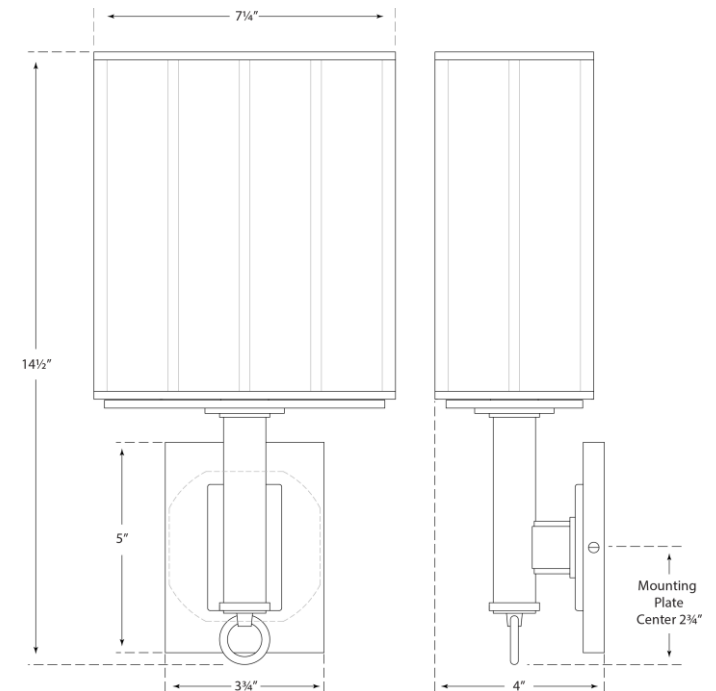

SPEC SHEET

Germain Large Single Sconce

Item # TOB 2131HAB-S

Designer: Thomas O'Brien

Height: 14.5"

Width: 7.25"

Extension: 4"

Backplate: 3.75" x 5" Rectangle

Finishes: HAB

Shade Treatments: S

Shade Details: 7.25" x 7.25" x 8.25"

Socket: E12 Candelabra

Wattage: 40 C

circa LIGHTING®