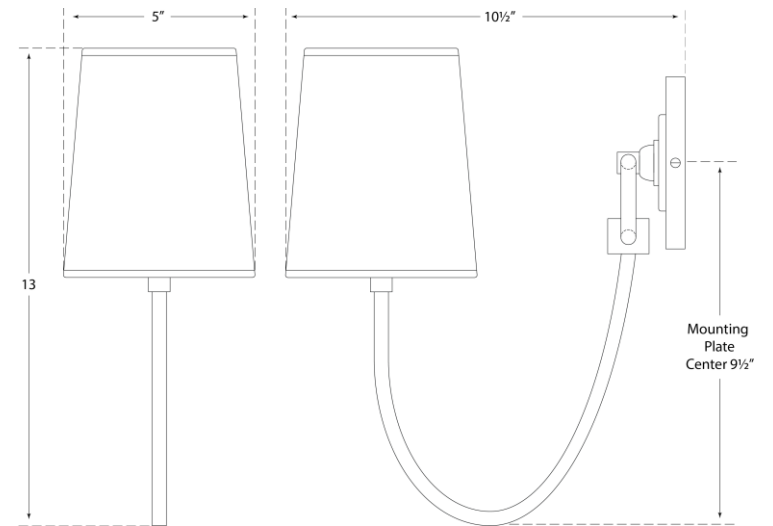

SPEC SHEET

Reed Single Sconce

Item # TOB 2125AN-NP

Designer: Thomas O'Brien

Height: 13"

Width: 5"

Extension: 10.5"

Backplate: 4.5" Round

Finishes: AN, BZ, HAB, PN, PS

Shade Treatments: NP

Shade Details: 4" x 5" x 6"

Socket: E12 Candelabra

Wattage: 40 B

circa LIGHTING®