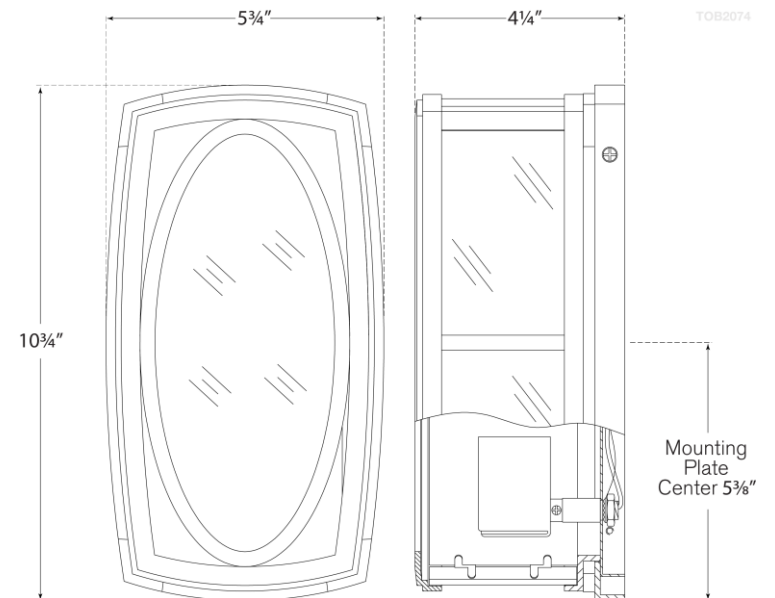

SPEC SHEET

Winston Narrow Sconce

Item # TOB 2074HAB-WG

Designer: Thomas O'Brien

Height: 10.75"

Width: 5.75"

Extension: 4.25"

Backplate: 5.75" x 10.75" Rectangle

Finishes: HAB

Glass Options: WG

Socket: E26 Keyless

Wattage: 60 A

circa LIGHTING®